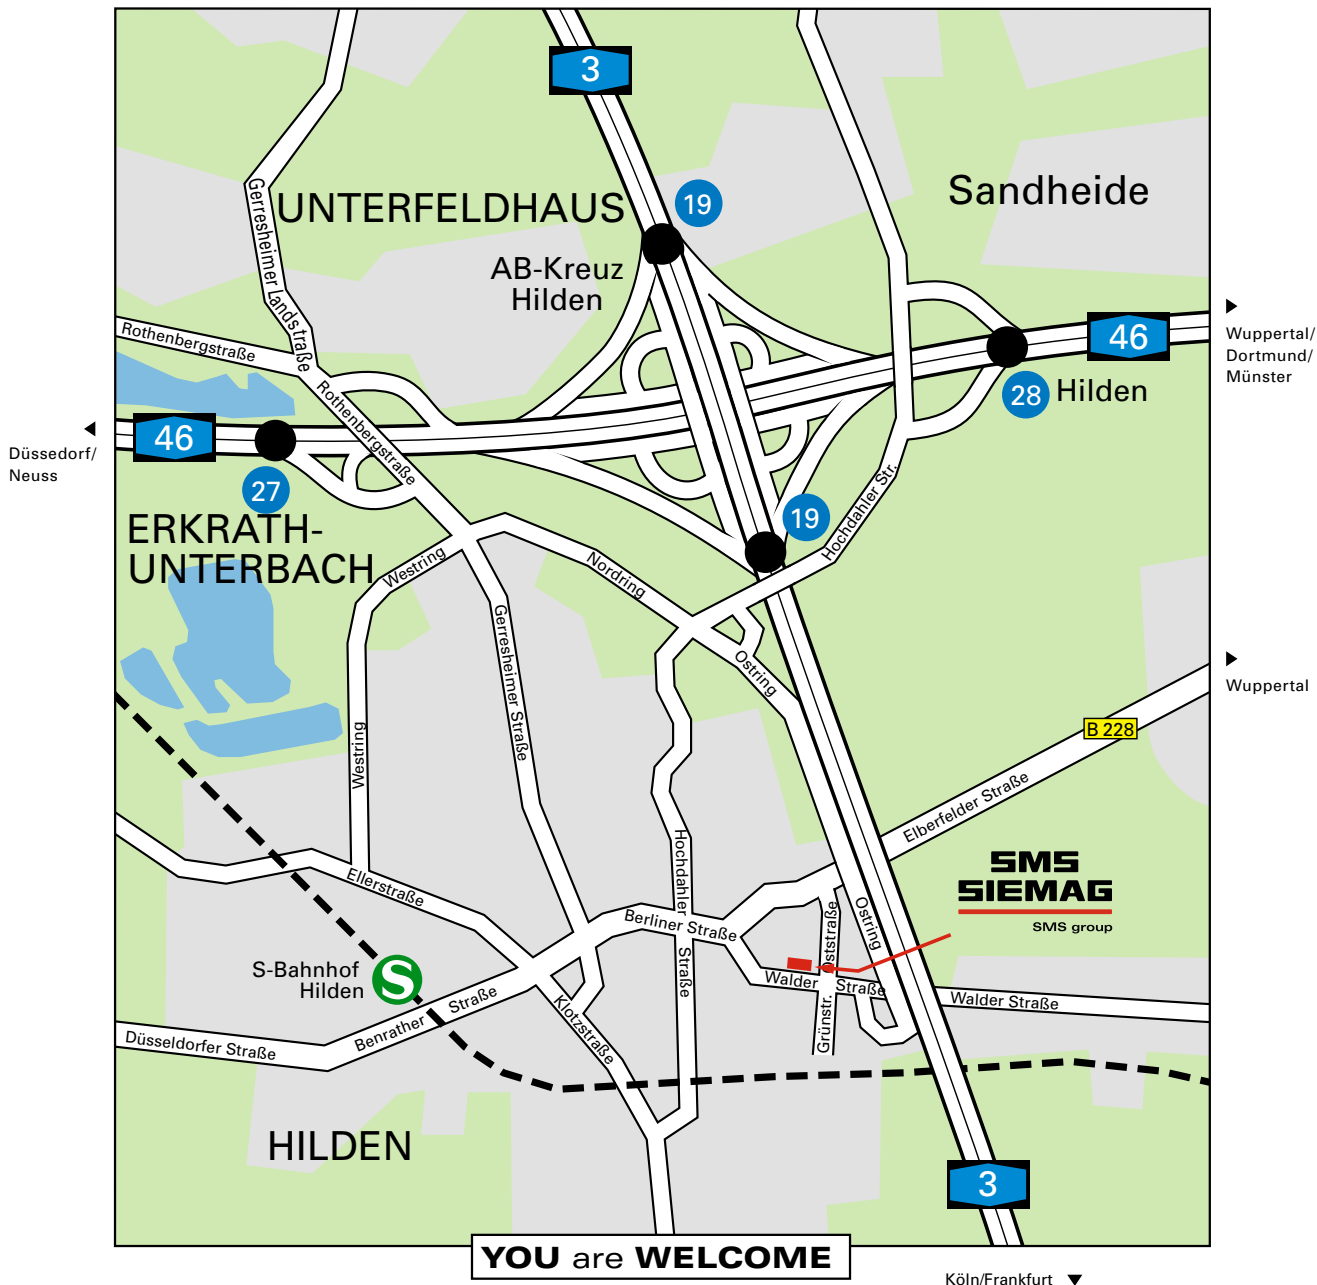

How to find SMS Siemag AG

Hilden

▲ Airport Düsseldorf/Duisburg/Oberhausen

By car

Leave A46 motorway at exit 28, Hilden. Turn left onto Hochdahler Straße towards Hilden/Solingen. After crossing the motorway, turn left at the next crossroads and left again onto Ostring, continue to the end. Turn left at the traffic lights onto Walder Straße. You will reach the entrance to the visitors' car park after the next crossroads on the right.

By air

Düsseldorf airport – take a taxi (approx. 45 minutes) or S-Bahn (urban railway) No. S7 from the airport to Hilden station. From there take a taxi (approx. 10 minutes) or take bus No. 783 towards Solingen-Ohligs, getting off at Grünstraße.

By rail

Düsseldorf central railway station – take S-Bahn (urban railway) No. S7 towards Solingen-Ohligs, getting off at Hilden station. From there take a taxi (approx. 10 minutes) or take bus No. 783 towards Solingen-Ohligs, getting off at Grünstraße.