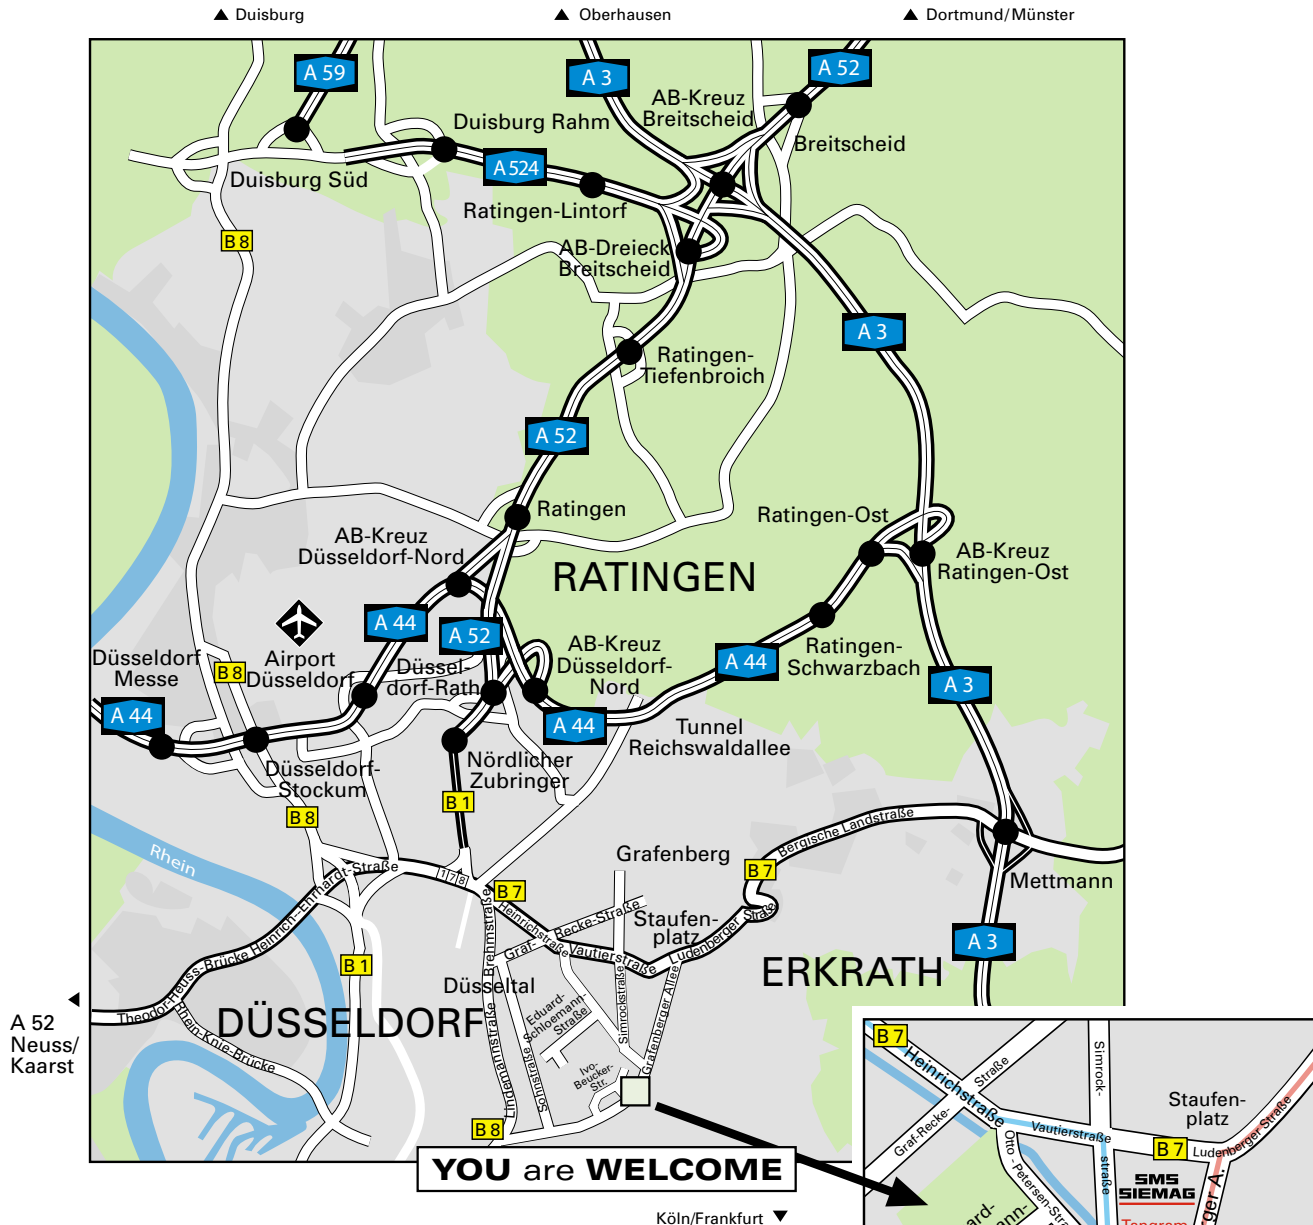

How to find SMS Siemag AG/Düsseldorf

Tangram Haus

By car

Coming from North:

Via "Autobahn" (Motorway) A 3, at AB-Kreuz Breitscheid take A 52 towards Düsseldorf, end of the A 52 turn left onto the National road B 7 (Heinrichstraße, Vautierstraße) turn right into Simrockstraße. At the end of Simrockstraße turn right into Grafenberger Allee, next turn right into Ivo-Beucker-Straße and turn right again. At the end of the street, parking spaces for visitors are available next to the entry of the Tangram Haus.

Coming from East or South:

Via Motorway A 3, Mettmann exit toward B 7 road to Düsseldorf (Bergische Landstraße, Ludenberger Straße, Vautierstraße), turn left into Grafenberger Allee. Turn right into the 5th street "Ivo-Beucker-Straße" and turn right again. At the end of the street, parking spaces for visitors are available next to the entry of the Tangram Haus.

By air

Airport Düsseldorf – from there, take a taxi (driving time approx. 10 minutes).

By train

Düsseldorf railway station – by tram No. 709 exit Schlüterstraße/Arbeitsamt or take a taxi (driving time approx. 15 to 20 minutes).

**SMS
SIEMAG**

SMS group

SMS SIEMAG AG

Tangram Haus

Ivo-Beucker-Straße 43
40237 Düsseldorf

Phone: +49 (0) 211 881-5895