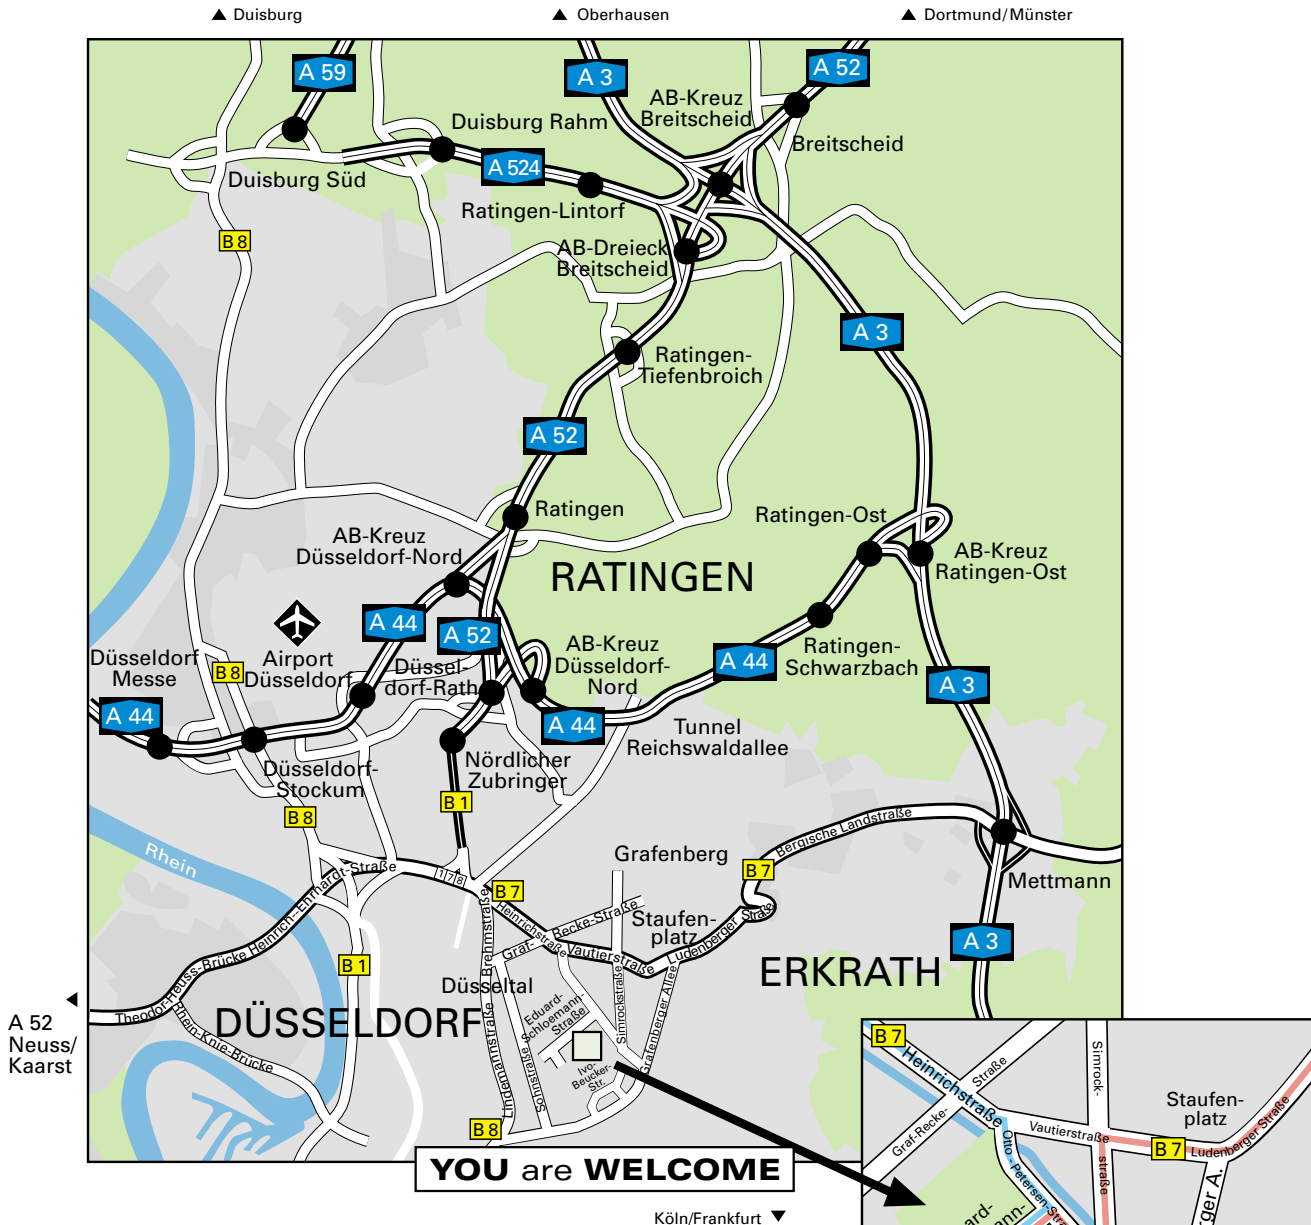

How to find SMS Siemag AG/Düsseldorf

Eduard-Schloemann-Straße

By car

Coming from north:

Via "Autobahn" (Motorway) A 3, at AB-Kreuz Breitscheid take A 52 towards Düsseldorf, end of the A 52 turn left onto the National road B 7 (Heinrichstraße), turn right into Otto-Petersen-Straße leading to Eduard-Schloemann-Straße.

Coming from east or south:

Via Motorway A 3, Mettmann exit toward B 7 road to Düsseldorf (Bergische Landstraße, Ludenberger Straße, Vautierstraße). 2nd traffic light left into Simrockstraße, turn right into Otto-Petersen-Straße leading to Eduard-Schloemann-Straße.

Coming from West:

Take A 52 toward Düsseldorf, A 52 becomes B 7, follow B 7 (across Theodor-Heuss-Brücke, Heinrich-Erhardt-Straße, Heinrichstraße), turn right into Otto-Petersen-Straße leading to Eduard-Schloemann-Straße.

By air

Airport Düsseldorf – from there, take a taxi (driving time approx. 10 minutes).

By train

Düsseldorf railway station – by tram No. 709 exit Schlüterstraße/Arbeitsamt or take a taxi (driving time approx. 15 - 20 minutes).